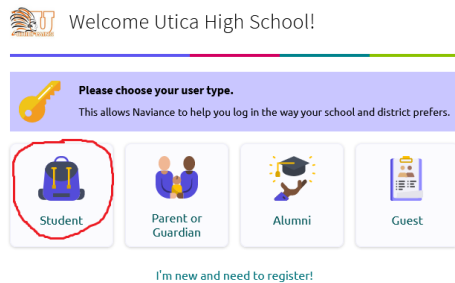

## New Naviance Login:

Go to: <https://student.naviance.com/uticahs>

- Click on “Student”

- Click on “Continue with Single Sign-On

- Enter your school email, then enter.
- Then type in your “Its” password and hit enter.
- It will take you to your Naviance home page.