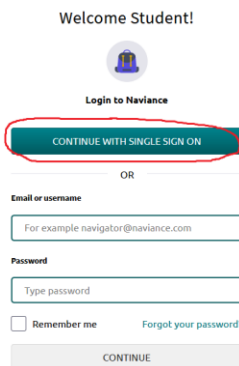

## New Naviance Login:

Go to: <https://student.naviance.com/uticahs>

- Click on “Student”

- Click on “Continue with Single Sign-On

- Enter your school email, then enter.
- Then type in your “Its” password and hit enter.
- It will take you to your Naviance home page.